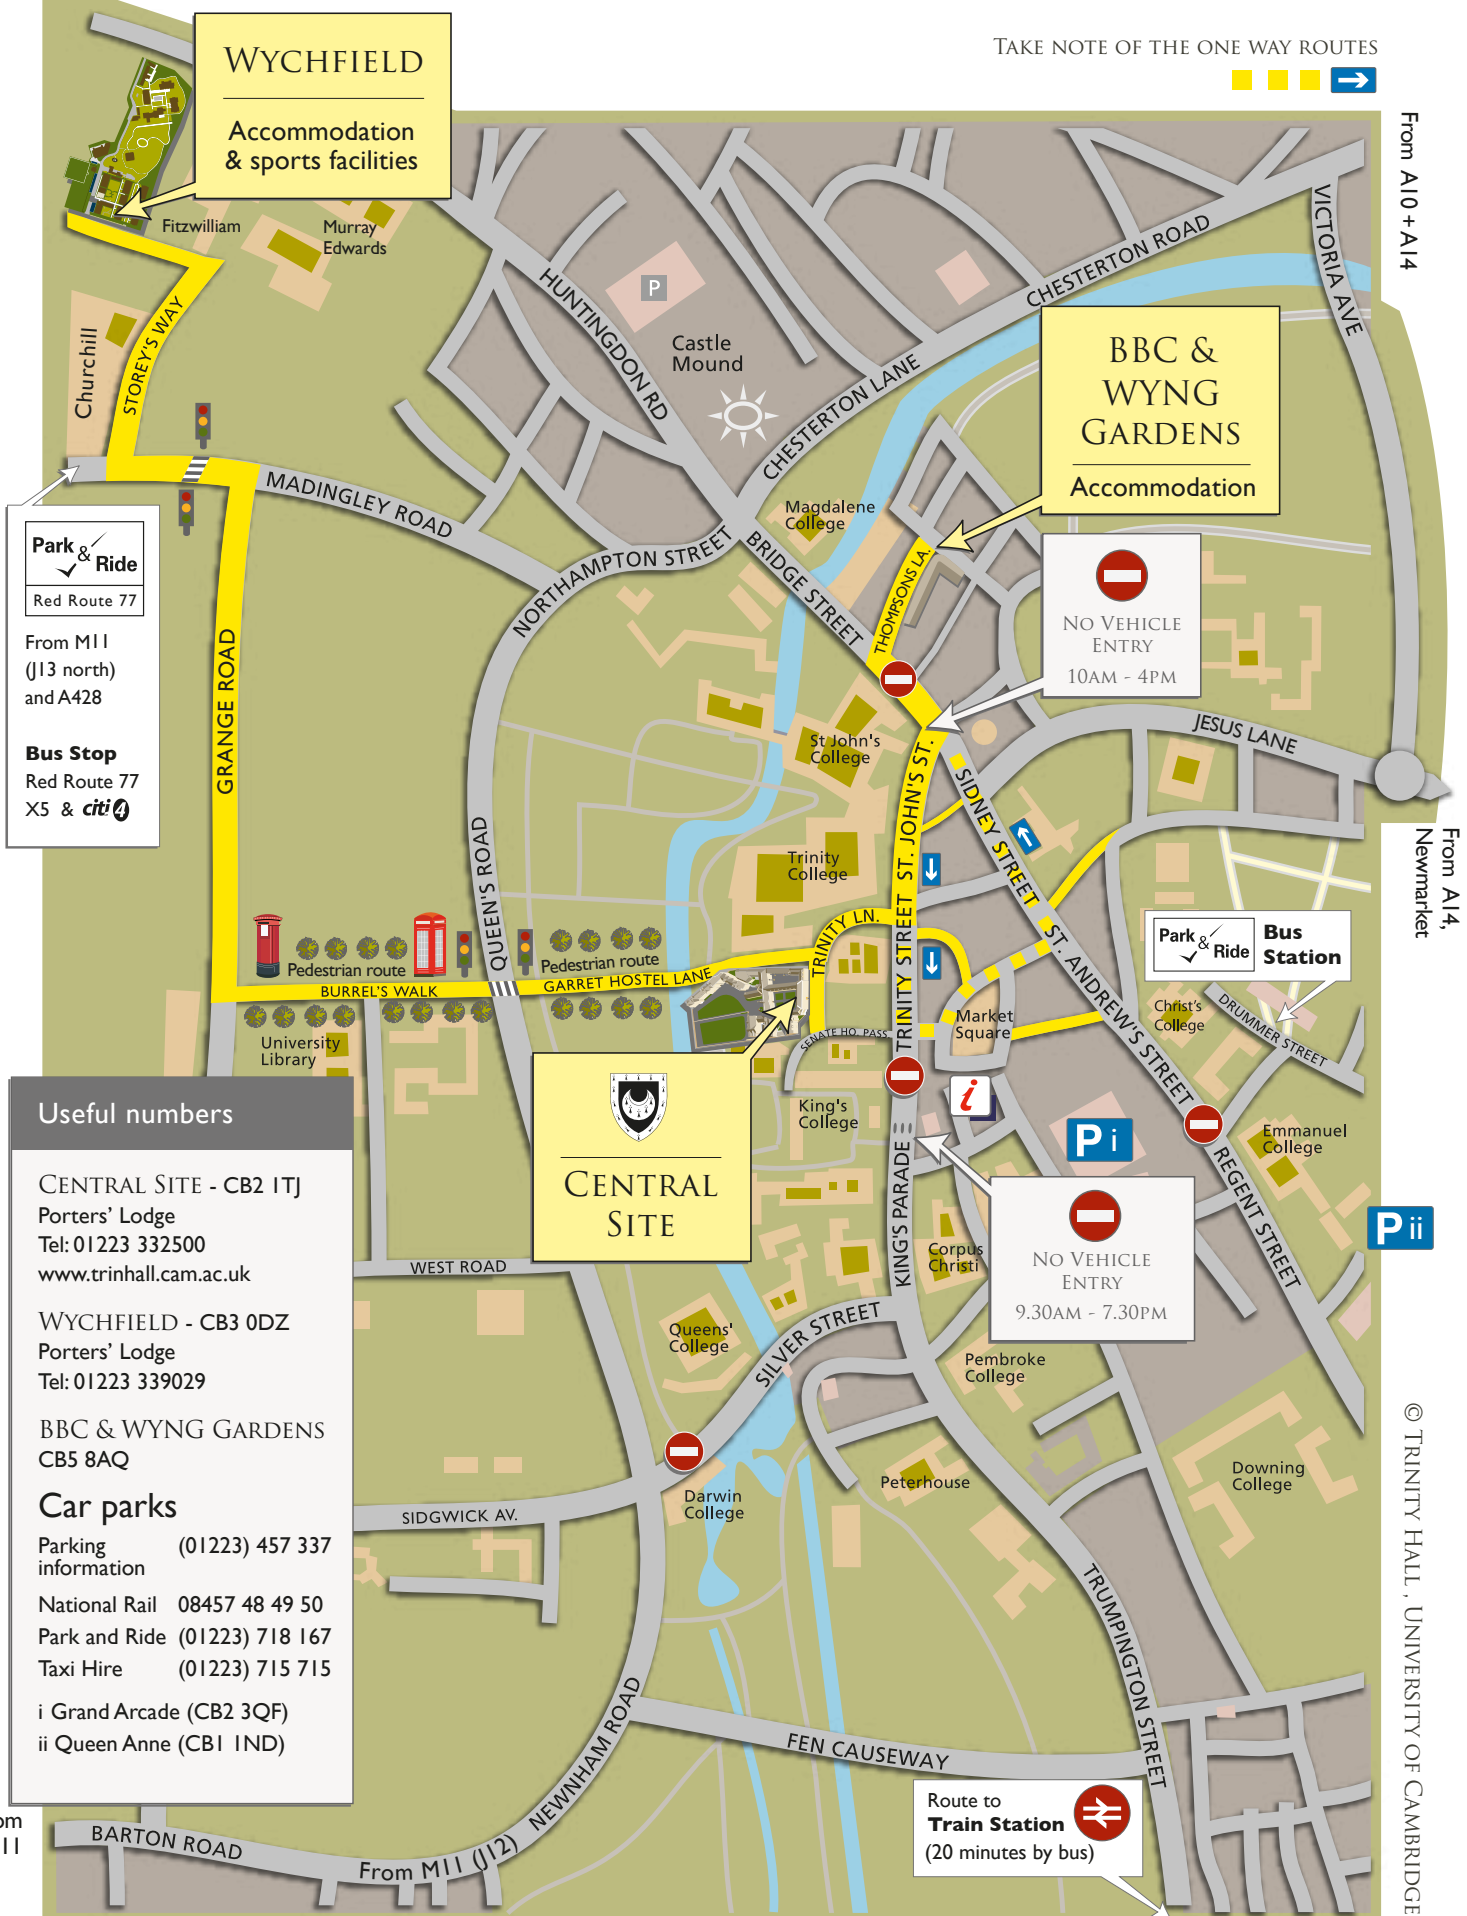

TRINITY HALL CAMBRIDGE

PEDESTRIAN AND CYCLE ROUTE

2022 v1

From A14, Huntingdon, A1 & North

TAKE NOTE OF THE ONE WAY ROUTES

From A10 + A14

From A14,
Newmarket

© TRINITY HALL, UNIVERSITY OF CAMBRIDGE

Park & Ride
Red Route 77

From M11 (J13 north) and A428

Bus Stop
Red Route 77
X5 & citi

Useful numbers

CENTRAL SITE - CB2 1TJ
Porters' Lodge
Tel: 01223 332500
www.trinhall.cam.ac.uk

WYCHFIELD - CB3 0DZ
Porters' Lodge
Tel: 01223 339029

From M11

Route to **Train Station** (20 minutes by bus)