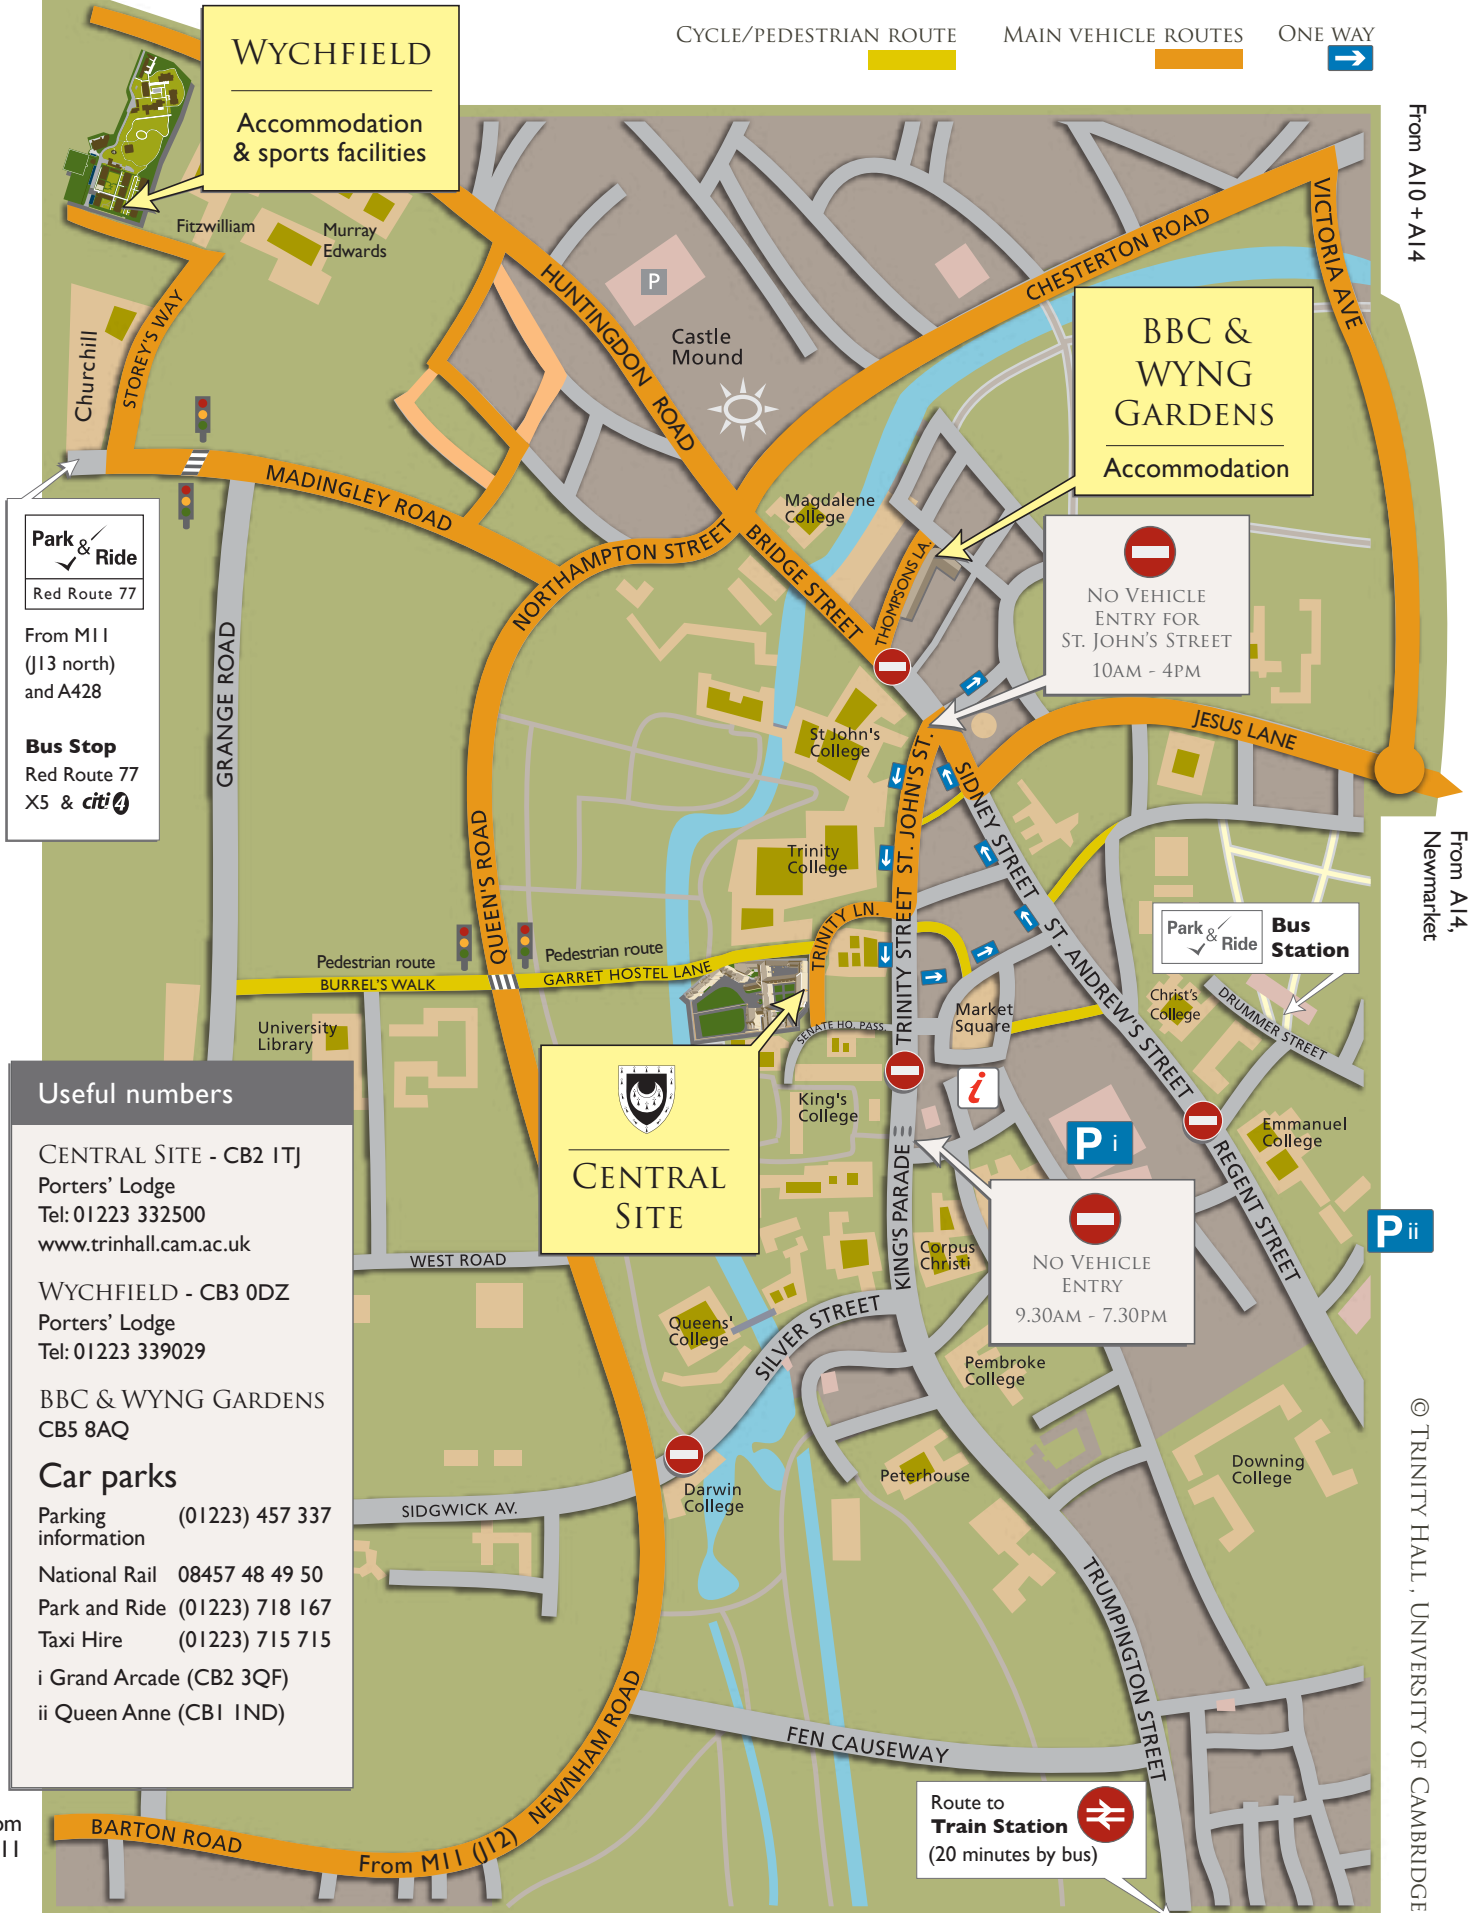

TRINITY HALL CAMBRIDGE

VEHICLE ROUTES

2020 v1

From A14, Huntingdon, A1 & North

CYCLE/PEDESTRIAN ROUTE MAIN VEHICLE ROUTES ONE WAY

WYCHFIELD

Accommodation & sports facilities

BBC & WYNG GARDENS
Accommodation

CENTRAL SITE

Park & Ride
Red Route 77

From M11 (J13 north) and A428

Bus Stop
Red Route 77
X5 & **citi4**

NO VEHICLE ENTRY FOR ST. JOHN'S STREET
10AM - 4PM

Park & Ride **Bus Station**

NO VEHICLE ENTRY
9.30AM - 7.30PM

National Rail 08457 48 49 50

Park and Ride (01223) 718 167

Taxi Hire (01223) 715 715

i Grand Arcade (CB2 3QF)

ii Queen Anne (CB1 1ND)

Route to **Train Station**
(20 minutes by bus)

From A10 + A14

From A14, Newmarket